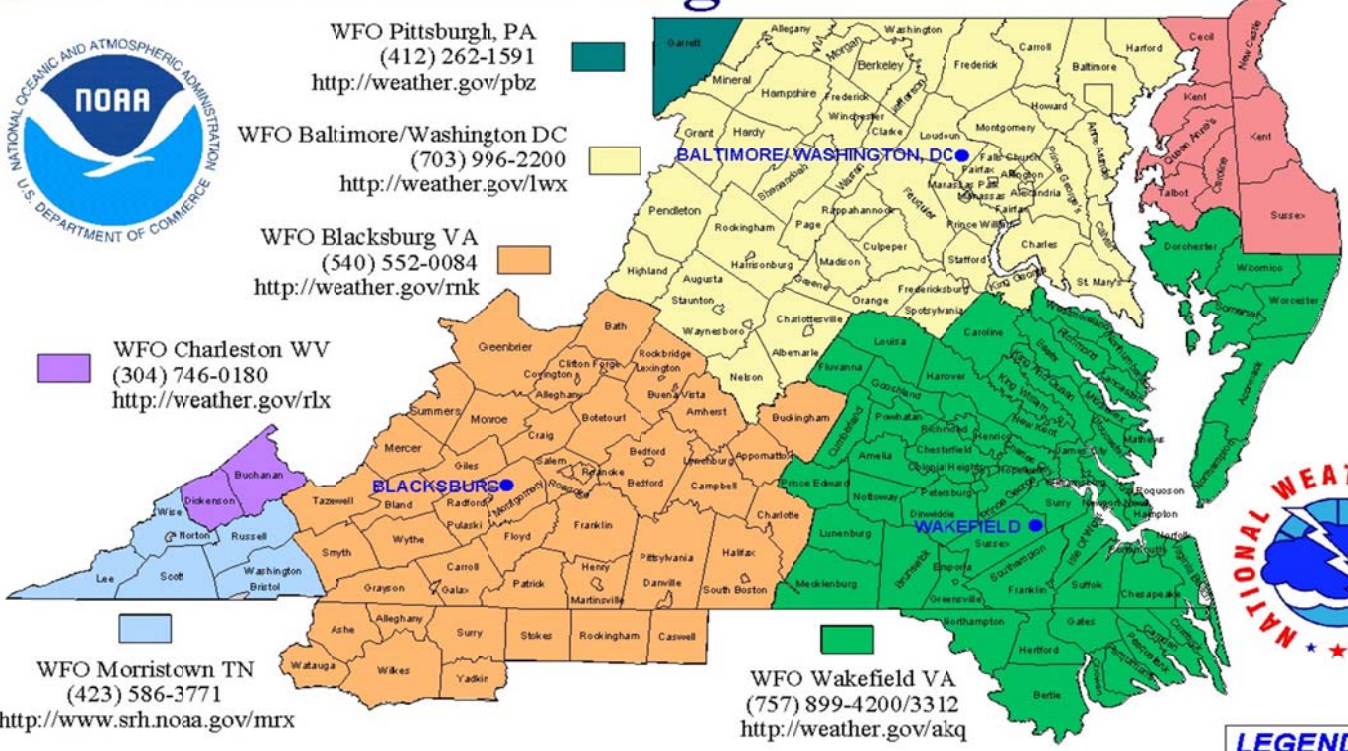

National Weather Service in the Mid Atlantic Region

WFO Pittsburgh, PA
(412) 262-1591
<http://weather.gov/pbz>

WFO Baltimore/Washington DC
(703) 996-2200
<http://weather.gov/lwx>

WFO Blacksburg VA
(540) 552-0084
<http://weather.gov/rnk>

WFO Charleston WV
(304) 746-0180
<http://weather.gov/rlx>

WFO Morristown TN
(423) 586-3771
<http://www.srh.noaa.gov/mrx>

WFO Wakefield VA
(757) 899-4200/3312
<http://weather.gov/akq>

WFO Mt. Holly NJ
(609) 261-6600
<http://weather.gov/phi>

LEGEND
● Weather Forecast Offices

NOAA Weather Radio in the Mid Atlantic Region