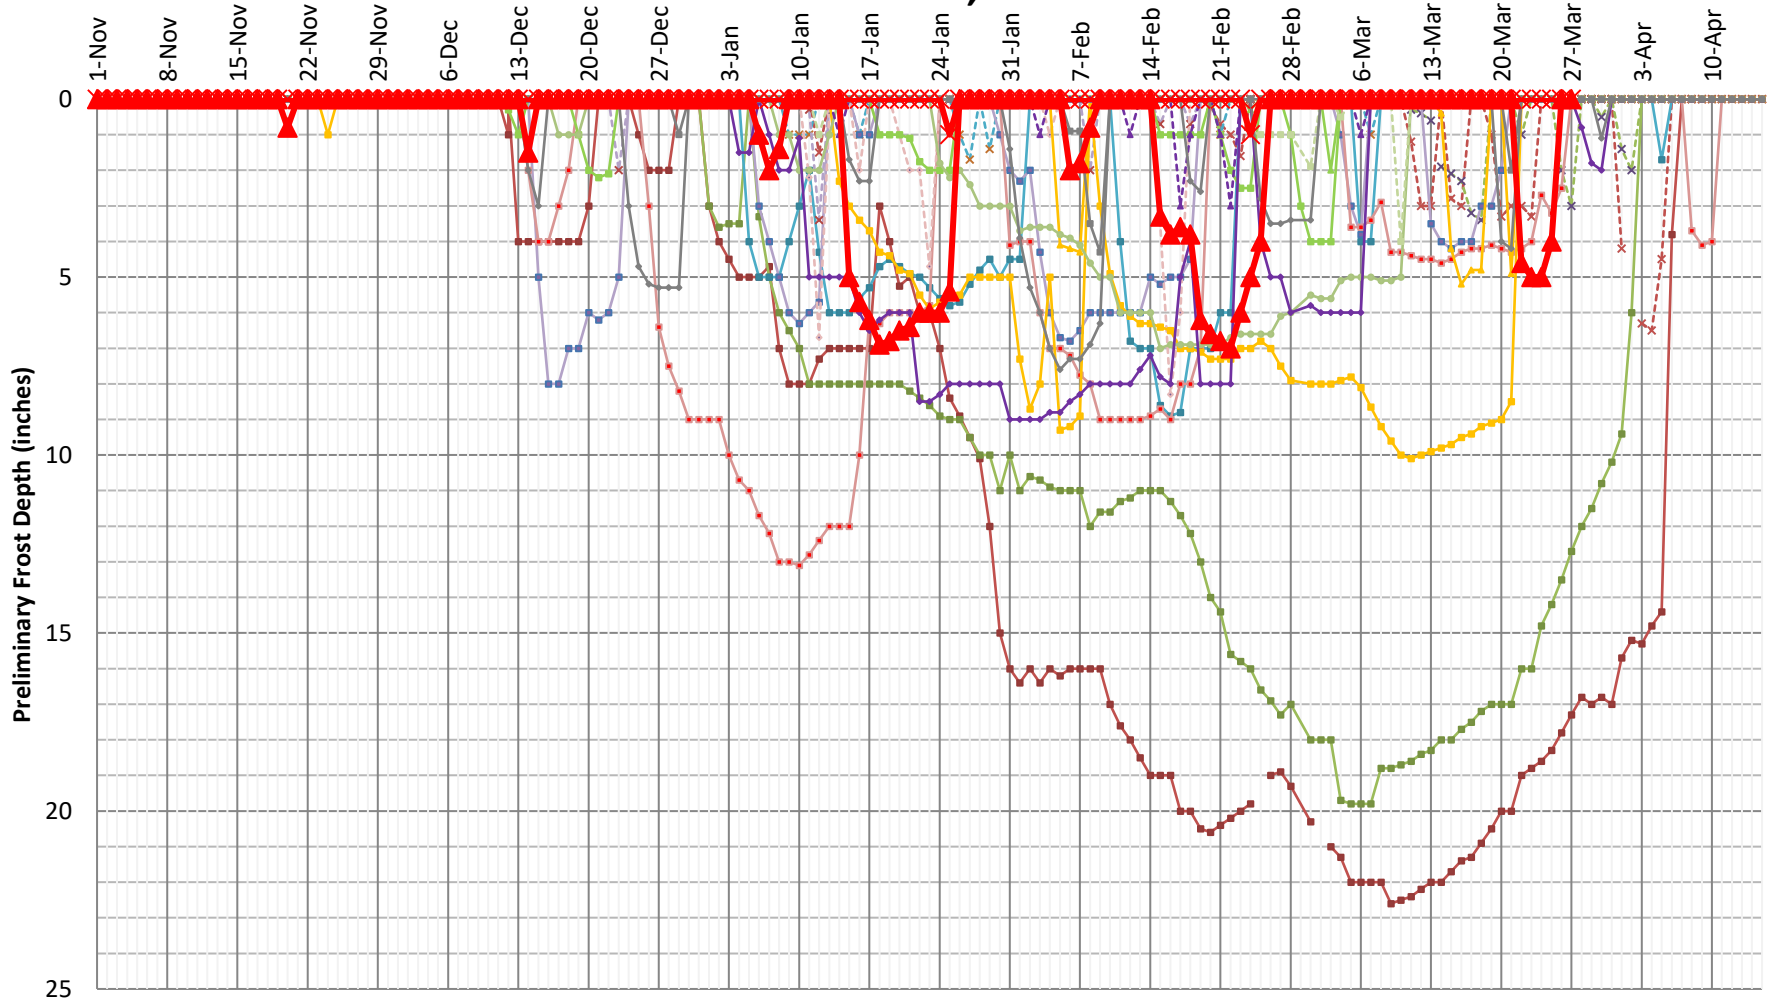

# NWS Buffalo, NY

Updated: 04/20/2023

- 2013-2014 Depth (solid brown line with squares)
- 2013-2014 Thaw (dashed brown line with crosses)
- 2014-2015 Depth (solid green line with squares)
- 2014-2015 Thaw (dashed green line with crosses)
- 2015-2016 Depth (solid blue line with squares)
- 2015-2016 Thaw (dashed blue line with crosses)
- 2016-2017 Depth (solid purple line with squares)
- 2016-2017 Thaw (dashed purple line with crosses)
- 2017-2018 Depth (solid red line with squares)
- 2017-2018 Thaw (dashed red line with crosses)
- 2018-2019 Depth (solid yellow line with squares)
- 2018-2019 Thaw (dashed yellow line with crosses)
- 2019-2020 Depth (solid light green line with squares)
- 2019-2020 Thaw (dashed light green line with crosses)
- 2020-2021 Depth (solid grey line with squares)
- 2020-2021 Thaw (dashed grey line with crosses)
- 2021-2022 Depth (solid purple line with squares)
- 2021-2022 Thaw (dashed purple line with crosses)
- 2022-2023 Depth (solid grey line with squares)
- 2022-2023 Thaw (dashed grey line with crosses)
- 2023-2024 Depth (solid red line with triangles)
- 2023-2024 Thaw (dashed red line with crosses)