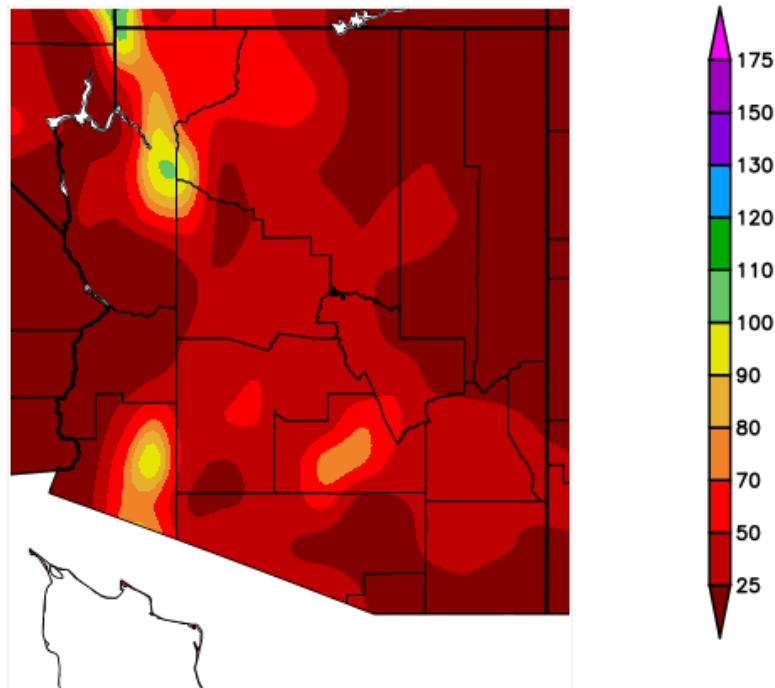

MONTH IN REVIEW FOR NORTHERN ARIZONA FOR NOVEMBER 2018

... NOVEMBER TEMPERATURE AND PRECIPITATION OVERVIEW ...

November 2018 was much drier than normal, with most of the precipitation falling on the final day of the month. Temperatures were near normal for daytime highs but below normal for lows due to the prevailing dry air mass.

NOVEMBER DATA AND DEPARTURES FROM NORMAL FOR SELECTED CITIES

	Max	Dep	Min	Dep	PCPN	Dep	PCT Normal
Flagstaff	50.5	0.0	21.1	-1.8	0.76"	-1.00"	43 %
Winslow	58.9	-1.2	26.0	-1.9	0.17"	-0.34"	33 %
Prescott AP	61.1	+0.6	29.8	-1.8	0.37"	-0.55"	40 %
Prescott WTP	61.8	+1.3	26.7	-2.8	0.43"	-0.65"	40 %
St Johns AP	57.8	-0.7	22.6	-3.9	0.08"	-1.19"	9 %
Grand Canyon AP	52.4	0.0	17.1	-2.2	0.44"	-0.60"	42 %
Bellemont	51.8	-0.5	15.0	-3.9	0.75"	-0.56"	57 %
Show Low AP	53.1	-3.6	27.0	-3.3	0.31"	-1.01"	24 %
Seligman	62.4	+0.6	27.8	-0.8	0.19"	-0.68"	22 %
Page Airport	56.3	+1.7	35.5	-1.0	0.12"	-0.44"	21 %
Window Rock Airport	54.5	-0.4	17.5	-3.8	0.13"	-0.74"	15 %

Percent of Normal Precipitation (%)
11/1/2018 – 11/30/2018