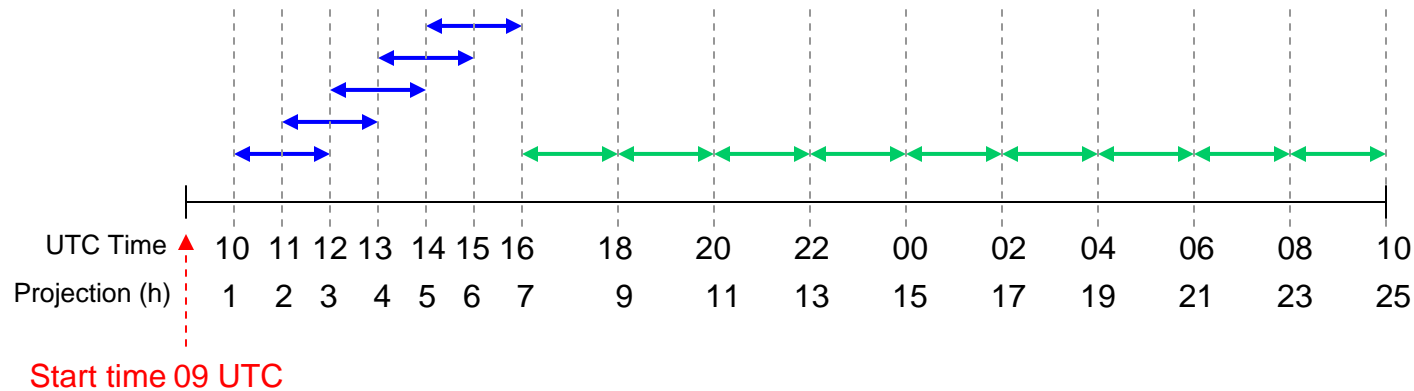

Schematic of LAMP Thunderstorm 2-h Valid Periods

Odd Cycles

Example: 09 UTC

Even Cycles

Example: 10 UTC

Blue arrows indicate overlapping 2-h valid periods out to 7 or 8 hours from issuance

Green arrows indicate subsequent 2-h valid periods, which end on even UTC hours

Note: Maximum projection is 25 and 24 hours at the odd and even cycles, respectively