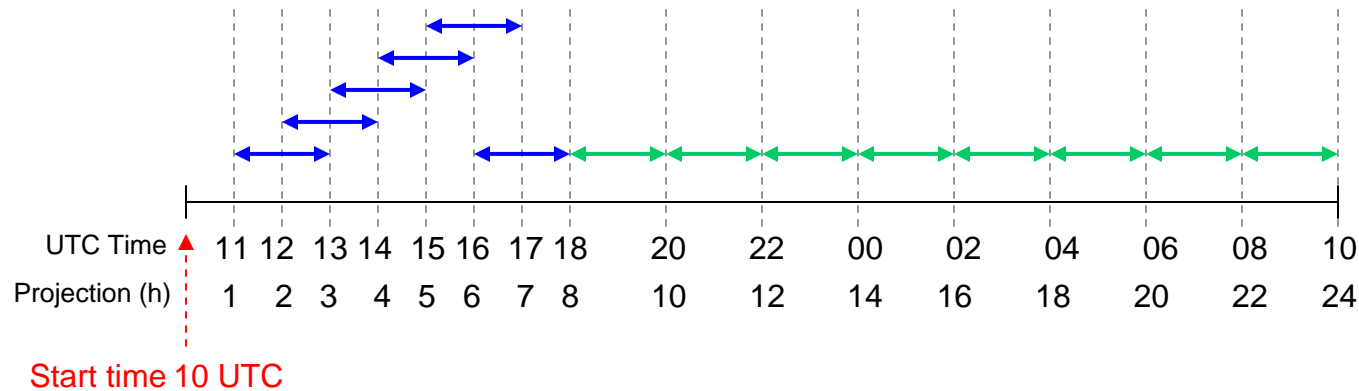

Schematic of LAMP Thunderstorm 2-h Valid Periods

Odd Cycles

Example: 09 UTC

Even Cycles

Example: 10 UTC

Blue arrows indicate overlapping 2-h valid periods out to 7 or 8 hours from issuance

Green arrows indicate subsequent 2-h valid periods, which end on even UTC hours

Note: Maximum projection is 25 and 24 hours at the odd and even cycles, respectively